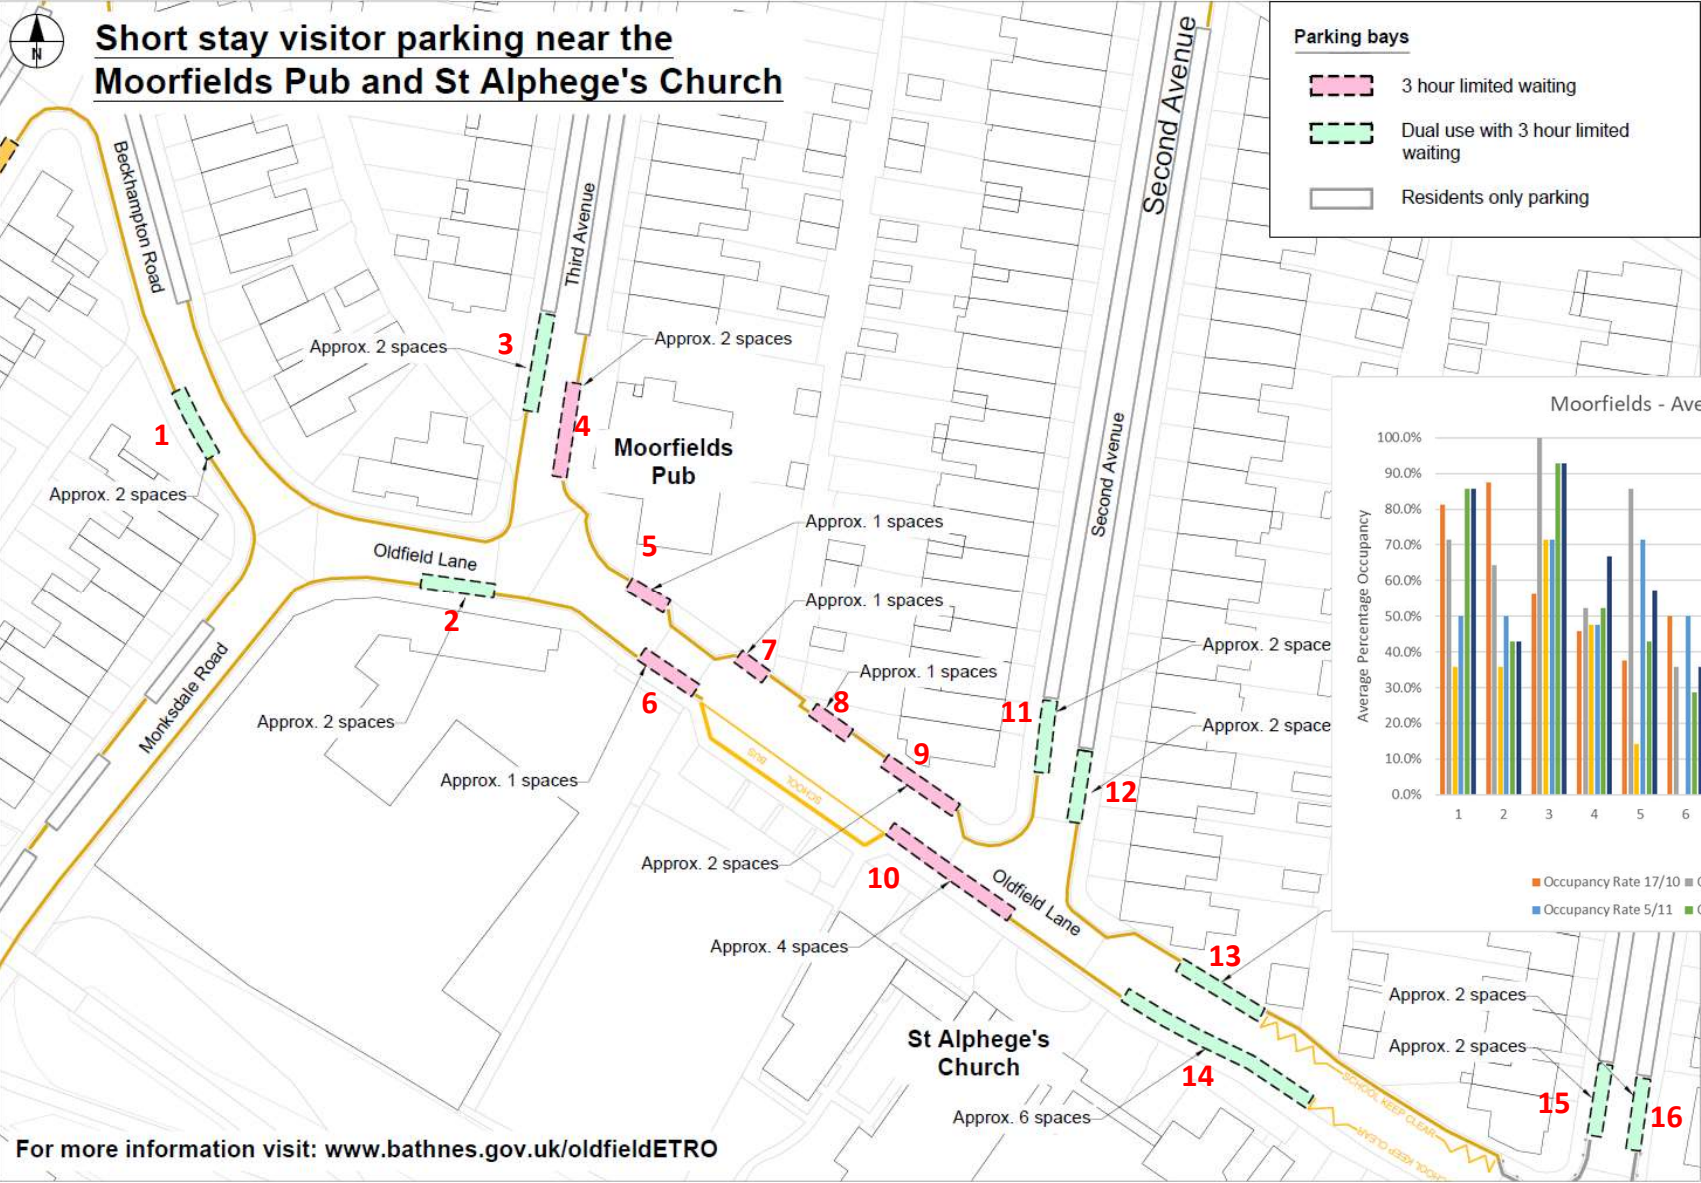

# Short stay visitor parking near Oldfield Park Baptist Church and Moorland Road

Moorland Rd - Average Percentage Occupancy

For more information visit: [www.bathnes.gov.uk/oldfieldETRO](http://www.bathnes.gov.uk/oldfieldETRO)

# Short stay visitor parking near St Bart's Church

**Parking bays**

- 2 hour limited waiting
- 3 hour limited waiting
- Dual use with 3 hour limited waiting
- Residents only parking

For more information visit: [www.bathnes.gov.uk/oldfieldETRO](http://www.bathnes.gov.uk/oldfieldETRO)

# Short stay visitor parking near Oldfield Park Surgery

**Parking bays**

- 2 hour limited waiting
- Dual use with 2 hour limited waiting
- Residents only parking

For more information visit: [www.bathnes.gov.uk/oldfieldETRO](http://www.bathnes.gov.uk/oldfieldETRO)