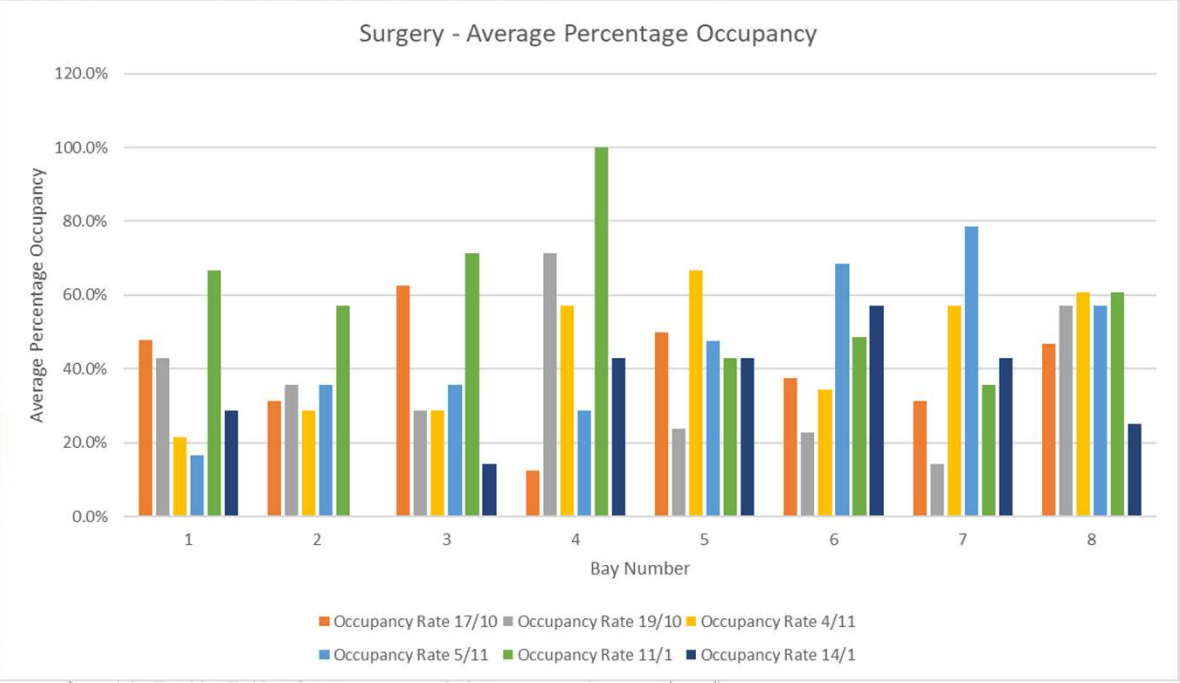

# Short stay visitor parking near Oldfield Park Surgery

**Parking bays**

- 2 hour limited waiting
- Dual use with 2 hour limited waiting
- Residents only parking

For more information visit: [www.bathnes.gov.uk/oldfieldETRO](http://www.bathnes.gov.uk/oldfieldETRO)