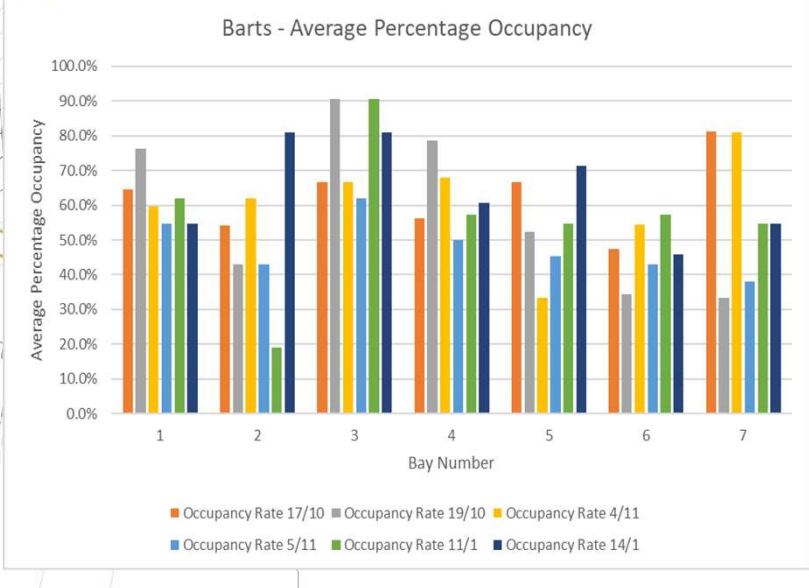

# Short stay visitor parking near St Bart's Church

**Parking bays**

- 2 hour limited waiting
- 3 hour limited waiting
- Dual use with 3 hour limited waiting
- Residents only parking

For more information visit: [www.bathnes.gov.uk/oldfieldETRO](http://www.bathnes.gov.uk/oldfieldETRO)