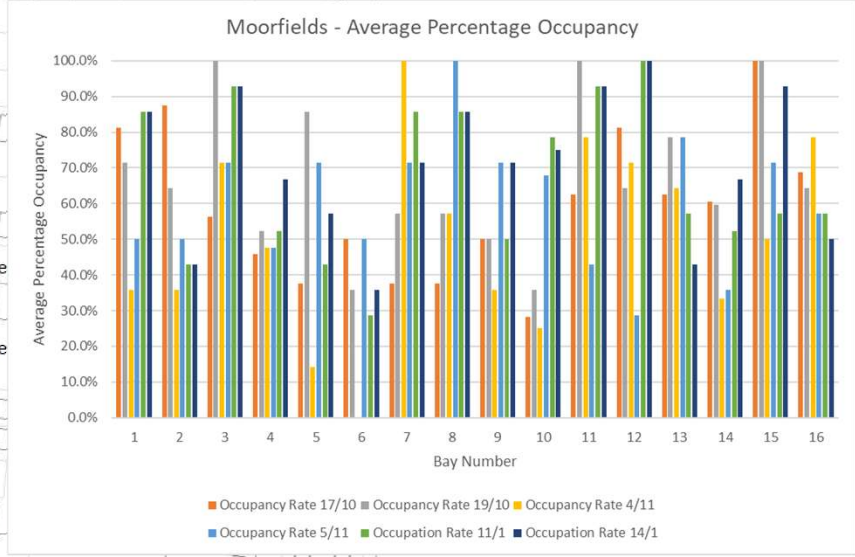

# Short stay visitor parking near Oldfield Park Baptist Church and Moorland Road

Moorland Rd - Average Percentage Occupancy

For more information visit: [www.bathnes.gov.uk/oldfieldETRO](http://www.bathnes.gov.uk/oldfieldETRO)