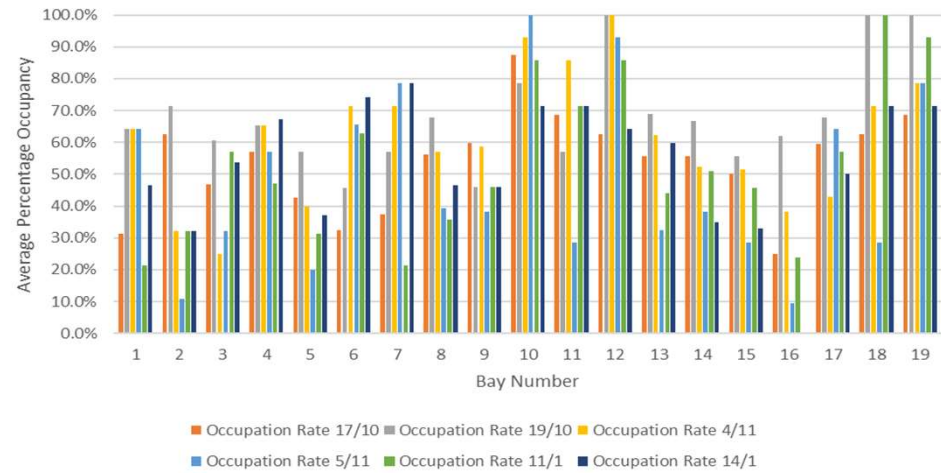

Moorland Rd - Average Percentage Occupancy

For more information visit: www.bathnes.gov.uk/oldfieldETRO