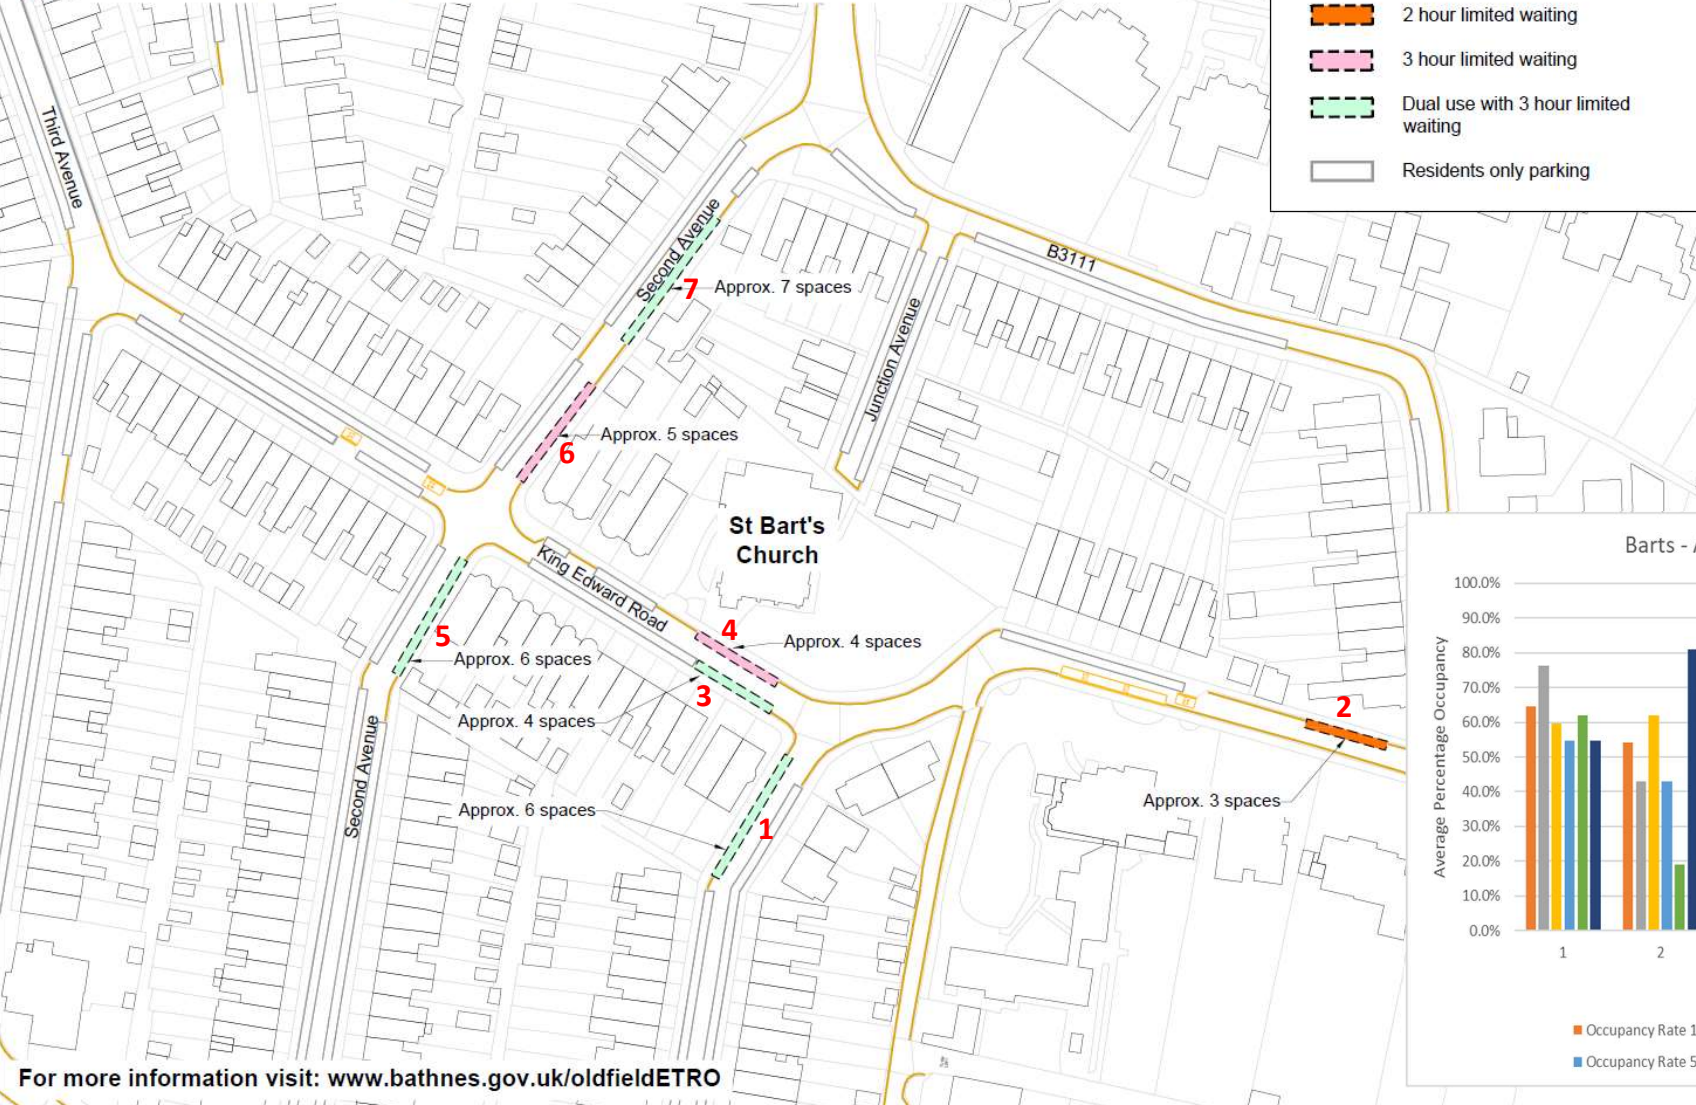

# Short stay visitor parking near Oldfield Park Baptist Church and Moorland Road

Moorland Rd - Average Percentage Occupancy

For more information visit: [www.bathnes.gov.uk/oldfieldETRO](http://www.bathnes.gov.uk/oldfieldETRO)

For more information visit: [www.bathnes.gov.uk/oldfieldETRO](http://www.bathnes.gov.uk/oldfieldETRO)

# Short stay visitor parking near St Bart's Church

**Parking bays**

- 2 hour limited waiting
- 3 hour limited waiting
- Dual use with 3 hour limited waiting
- Residents only parking

For more information visit: [www.bathnes.gov.uk/oldfieldETRO](http://www.bathnes.gov.uk/oldfieldETRO)

# Short stay visitor parking near Oldfield Park Surgery

**Parking bays**

- 2 hour limited waiting
- Dual use with 2 hour limited waiting
- Residents only parking

For more information visit: [www.bathnes.gov.uk/oldfieldETRO](http://www.bathnes.gov.uk/oldfieldETRO)