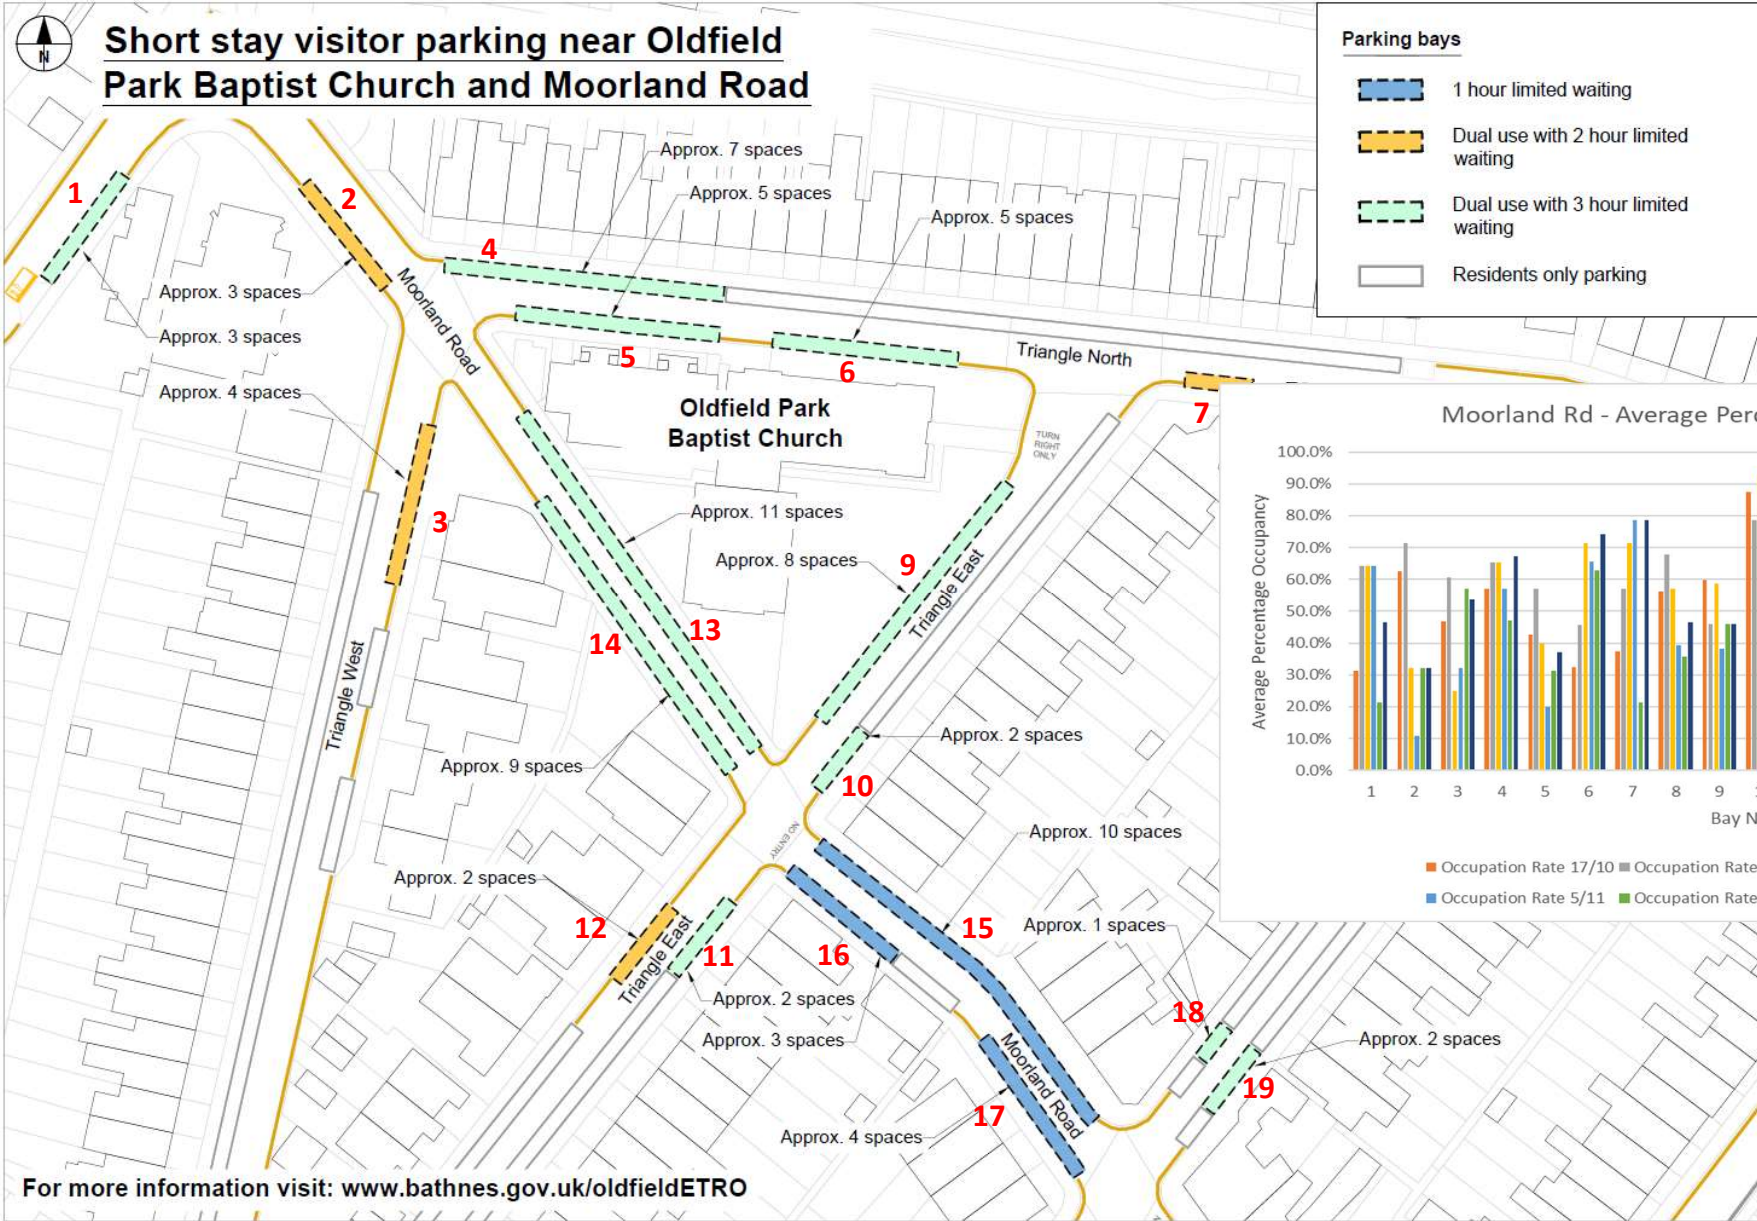

# Short stay visitor parking near Oldfield Park Baptist Church and Moorland Road

Moorland Rd - Average Percentage Occupancy

For more information visit: [www.bathnes.gov.uk/oldfieldETRO](http://www.bathnes.gov.uk/oldfieldETRO)

# Short stay visitor parking near St Bart's Church

**Parking bays**

- 2 hour limited waiting
- 3 hour limited waiting
- Dual use with 3 hour limited waiting
- Residents only parking

For more information visit: [www.bathnes.gov.uk/oldfieldETRO](http://www.bathnes.gov.uk/oldfieldETRO)

# Short stay visitor parking near Oldfield Park Surgery

**Parking bays**

- 2 hour limited waiting
- Dual use with 2 hour limited waiting
- Residents only parking

For more information visit: [www.bathnes.gov.uk/oldfieldETRO](http://www.bathnes.gov.uk/oldfieldETRO)